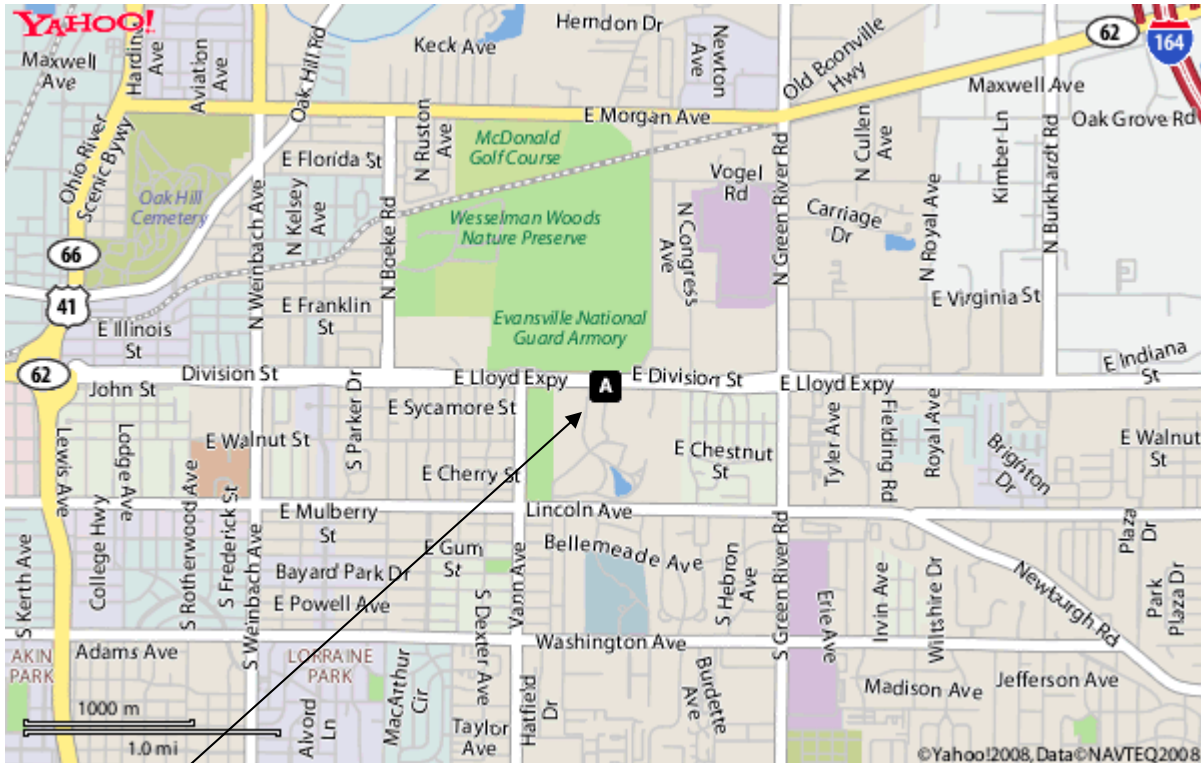

# ***Eykamp Scout Center***

**3501 E Lloyd Expressway**  
**Evansville, IN 47715**  
**812.423.5246 or 800.264.5246**  
**FAX 812.423.4845**

## ***Directions:***

**From Hwy 41** go east on Lloyd Expressway. Go thru Vann Ave intersection, look for right turn lane. Turn right onto Eykamp Scout Center access road.

**From I-164** go west on Lloyd Expressway past Eykamp Scout Center to Vann Ave. Turn left onto Vann, then left onto Lincoln Ave. Turn left at (blue) State Hospital sign and continue up the hill; turn left at stop sign. Center will be on the left.