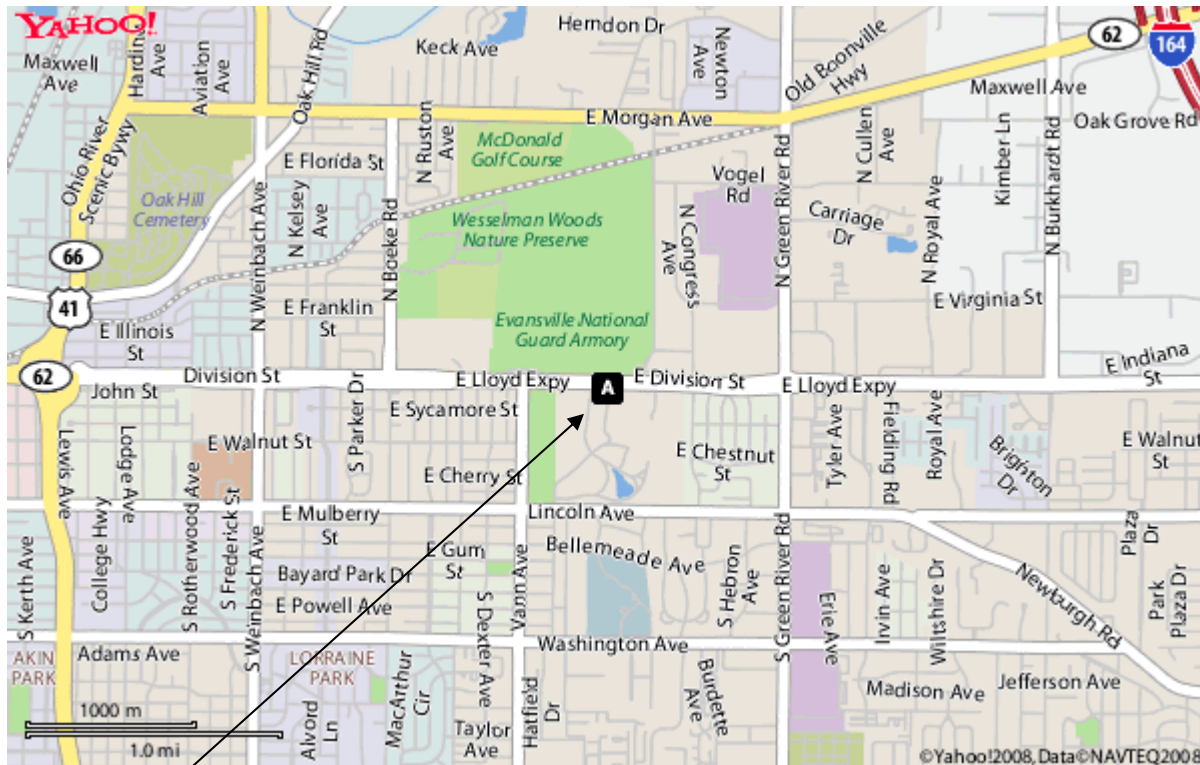

# ***Eykamp Scout Center***

**3501 E Lloyd Expressway**  
**Evansville, IN 47715**  
**812.423.5246 or 800.264.5246**  
**FAX 812.423.4845**

## ***Directions:***

**From Hwy 41** go east on Lloyd Expressway. Go thru Vann Ave intersection, look for right turn lane. Turn right onto Eykamp Scout Center access road.

**From I-164** go west on Lloyd Expressway past Eykamp Scout Center to Vann Ave. Turn left onto Vann, then left onto Lincoln Ave. Turn left at (blue) State Hospital sign and continue up the hill; turn left at a stop sign. Center will be on the left.